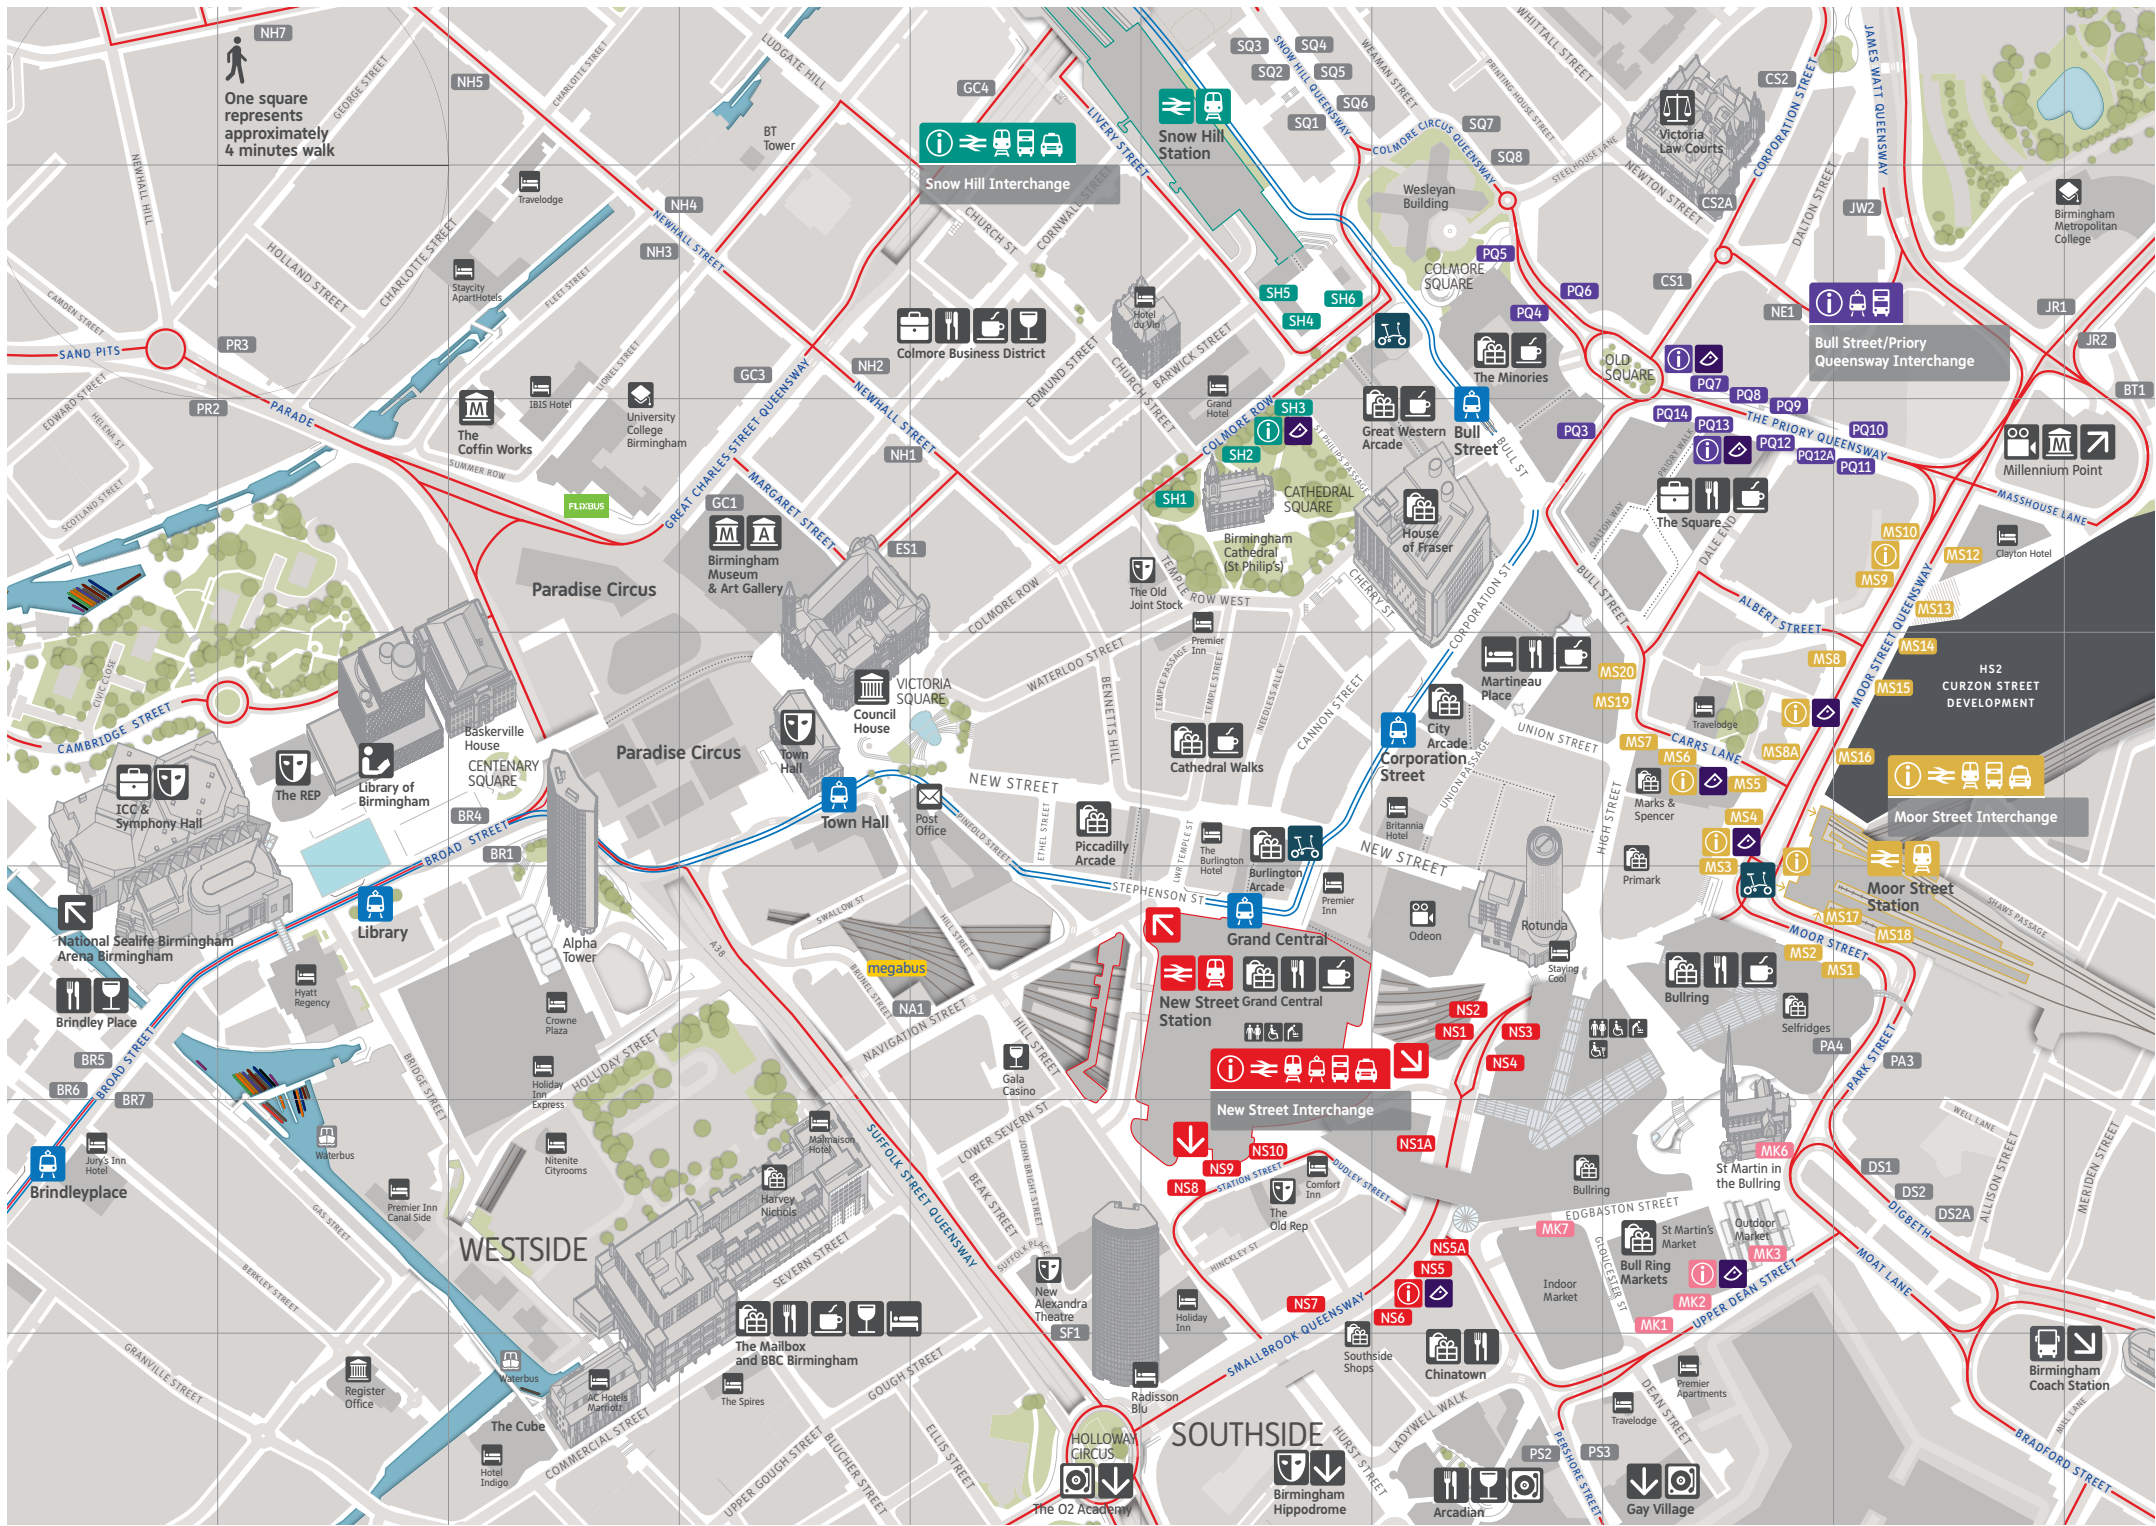

NH7
One square represents approximately 4 minutes walk

Birmingham City Centre

Map & guide

Bus services from City Centre

Service	Destination	Bus stop
2	Maypole	MS4 DS2
3	Yardley Wood	MS4 DS2
4, 4A	Solihull	MS4 DS2
5	Solihull	MS4 DS2
6	Solihull	MS4 DS2
7	Perry Common	SH6 SQ1
9	Stourbridge	SQ5 SH2 ES1 GC1 BR1 BR7
10	Quinton	SQ4 SH3 ES1 GC1 BR1 BR7
12, 12A	Dudley	SQ5 SH2 ES1 GC1 BR1 BR7
13, 13A	Oldbury/Blackheath	SQ5 SH2 ES1 GC1 BR1 BR7
14	Chelmsley Wood	PQ14 JR1
16, 16A	Great Barr/ West Bromwich	SQ6 PQ6 MS12 NS5 NS9 MK3 MS6 PQ5 SQ2
17	Tile Cross	MS18 DS2
23	Bartley Green	SF1 NS7 NS1A MS7 PQ3 SH3 ES1 GC1 BR1 BR7
24	Quinton Road West	SF1 NS7 NS1A MS7 PQ3 SH3 ES1 GC1 BR1 BR7
33	Pheasey	PQ9 JW2
35	Hawkesley	MS1 NS4 NS8 PS3
45, 47	Longbridge	MS20 PQ3 MS12 NS4 NS8 PS3
50	Druids Heath	MS2 DS1
51	Walsall	PQ9 JW2
52	Perry Beeches	SH4 SQ2
60	Cranes Park	MS18 DS2
61, 63	Frankley	MS8A NS3
65	Perry Common	PQ10 JW2
66	Sutton Coldfield	PQ12A JR1
67, 68	Castle Vale/Minworth	PQ10 JW2
74	Dudley	PQ4 SQ3
80	West Bromwich	NS10 MK2 NS4
82	Bearwood	SF1 NS7 NS1A MS6 PQ5 SH1 ES1 GC1 PR2
87	Dudley	SF1 NS7 NS1A MS6 PQ5 SH1 ES1 GC1 PR2
94, 95	Chelmsley Wood	PQ12 JR1
97	Chelmsley Wood	MS5 PQ3 MS12 DS2A
101	Handsworth	SQ4 SH1 NH1 NH3 NH5 NH7
110	Tamworth	PQ11 CS1 CS2
126	Dudley	SQ5 SH2 ES1 GC1
907	Sutton Coldfield	PQ9 JW2
934, 935	Walsall	PQ7 JW2
936	Brownhills West	PQ7 JW2
937, 937A	Brownhills West	PQ7 JW2
997	Walsall	PQ8 JW2

Ring-and-Ride buses	MS19 MK7
National Express coaches	
megabus stop	megabus
Flixbus stop	FLIXBUS

Key

Bus served roads	COLMORE ROW
Interchange Information point	
Swift Collector	
Brompton Bike	

Explore Brum with Brompton